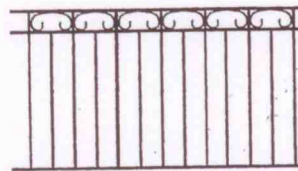

Galvanised Tubular Steel Fences & Gates

"STANDARD"

"LOOP"

"LOOP & SPEAR"

"LEVEL SPEAR"

"HI-LO SPEAR"

"DOUBLE ROW SPEAR"

"CLASSIC"

Drilled

"GRECIAN"

* 16mm round bars
25mm square rails
Drilled

"OLYMPIC"

Drilled

DOUBLE GATE
COMPOUND ARCH

DOUBLE GATE
SIMPLE ARCH

SINGLE GATE
SIMPLE ARCH

SINGLE GATE
SIMPLE ARCH (Down)

DOUBLE GATE
SIMPLE ARCH (Down)