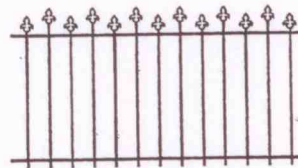

Galvanised Tubular Steel Fences & Gates

"STANDARD"

"LOOP"

"LOOP & SPEAR"

"LEVEL SPEAR"

"HI-LO SPEAR"

"DOUBLE ROW SPEAR"

"CLASSIC"

Drilled

"GRECIAN"

* 16mm round bars
25mm square rails
Drilled

"OLYMPIC"

Drilled

DOUBLE GATE
COMPOUND ARCH

DOUBLE GATE
SIMPLE ARCH

SINGLE GATE
SIMPLE ARCH

SINGLE GATE
SIMPLE ARCH (Down)

DOUBLE GATE
SIMPLE ARCH (Down)