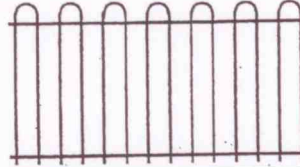

ADELAIDE BALUSTRADE & FENCING

STANDARD:
30mm square steel rails
19mm round bars *
SILICON BRONZE
WELDING
Powdercoat Painted

CUSTOMISED:
Talk to us about your
specific requirements.
(Aluminium also Available)

Galvanised Tubular Steel Fences & Gates

"STANDARD"

"LOOP"

"LOOP & SPEAR"

"LEVEL SPEAR"

"HI-LO SPEAR"

"DOUBLE ROW SPEAR"

"CLASSIC"

Drilled

"GRECIAN"

* 16mm round bars
25mm square rails
Drilled

"OLYMPIC"

Drilled

DOUBLE GATE
COMPOUND ARCH

DOUBLE GATE
SIMPLE ARCH

SINGLE GATE
SIMPLE ARCH