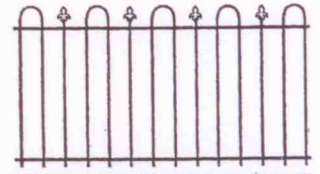

ADELAIDE BALUSTRADE & FENCING

STANDARD:
30mm square steel rails
19mm round bars *
SILICON BRONZE
WELDING
Powdercoat Painted

CUSTOMISED:
Talk to us about your
specific requirements.
(Aluminium also Available)

Galvanised Tubular Steel Fences & Gates

"STANDARD"

"LOOP"

"LOOP & SPEAR"

"LEVEL SPEAR"

"HI-LO SPEAR"

"DOUBLE ROW SPEAR"

"CLASSIC"

Drilled

"GRECIAN"

* 16mm round bars
25mm square rails
Drilled

"OLYMPIC"

Drilled

DOUBLE GATE
COMPOUND ARCH

DOUBLE GATE
SIMPLE ARCH

SINGLE GATE
SIMPLE ARCH