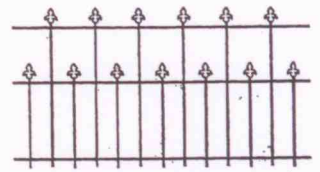

Galvanised Tubular Steel Fences & Gates

"STANDARD"

"LOOP"

"LOOP & SPEAR"

"LEVEL SPEAR"

"HI-LO SPEAR"

"DOUBLE ROW SPEAR"

"CLASSIC"

Drilled

"GRECIAN"

* 16mm round bars
25mm square rails
Drilled

"OLYMPIC"

Drilled

DOUBLE GATE
COMPOUND ARCH

DOUBLE GATE
SIMPLE ARCH

SINGLE GATE
SIMPLE ARCH

SINGLE GATE
SIMPLE ARCH (Down)

DOUBLE GATE
SIMPLE ARCH (Down)