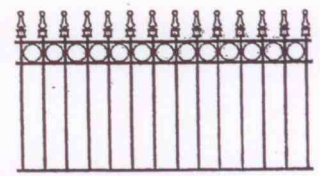

ADELAIDE BALUSTRADE & FENCING

STANDARD:
30mm square steel rails
19mm round bars *
SILICON BRONZE
WELDING
Powdercoat Painted

CUSTOMISED:
Talk to us about your
specific requirements.
(Aluminium also Available)

Galvanised Tubular Steel Fences & Gates

"STANDARD"

"LOOP"

"LOOP & SPEAR"

"LEVEL SPEAR"

"HI-LO SPEAR"

"DOUBLE ROW SPEAR"

"CLASSIC"

Drilled

"GRECIAN"

* 16mm round bars
25mm square rails
Drilled

"OLYMPIC"

Drilled

DOUBLE GATE
COMPOUND ARCH

DOUBLE GATE
SIMPLE ARCH

SINGLE GATE
SIMPLE ARCH

SINGLE GATE
SIMPLE ARCH (Down)

DOUBLE GATE
SIMPLE ARCH (Down)