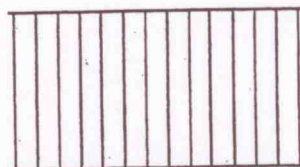

Galvanised Tubular Steel Fences & Gates

"STANDARD"

"LOOP"

"LOOP & SPEAR"

"LEVEL SPEAR"

"HI-LO SPEAR"

"DOUBLE ROW SPEAR"

"CLASSIC"

Drilled

"GRECIAN"

* 16mm round bars
25mm square rails
Drilled

"OLYMPIC"

Drilled

DOUBLE GATE
COMPOUND ARCH

DOUBLE GATE
SIMPLE ARCH

SINGLE GATE
SIMPLE ARCH

SINGLE GATE
SIMPLE ARCH (Down)

DOUBLE GATE
SIMPLE ARCH (Down)