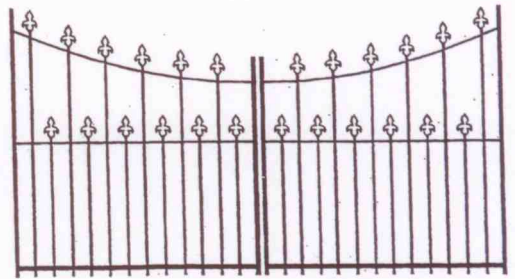

Galvanised Tubular Steel Fences & Gates

"STANDARD"

"LOOP"

"LOOP & SPEAR"

"LEVEL SPEAR"

"HI-LO SPEAR"

"DOUBLE ROW SPEAR"

"CLASSIC"

Drilled

"GRECIAN"

* 16mm round bars
25mm square rails
Drilled

"OLYMPIC"

Drilled

DOUBLE GATE
COMPOUND ARCH

DOUBLE GATE
SIMPLE ARCH

SINGLE GATE
SIMPLE ARCH

SINGLE GATE
SIMPLE ARCH (Down)

DOUBLE GATE
SIMPLE ARCH (Down)