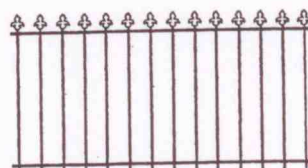

Galvanised Tubular Steel Fences & Gates

"STANDARD"

"LOOP"

"LOOP & SPEAR"

"LEVEL SPEAR"

"HI-LO SPEAR"

"DOUBLE ROW SPEAR"

"CLASSIC"

Drilled

"GRECIAN"

* 16mm round bars
25mm square rails
Drilled

"OLYMPIC"

Drilled

DOUBLE GATE
COMPOUND ARCH

DOUBLE GATE
SIMPLE ARCH

SINGLE GATE
SIMPLE ARCH

SINGLE GATE
SIMPLE ARCH (Down)

DOUBLE GATE
SIMPLE ARCH (Down)