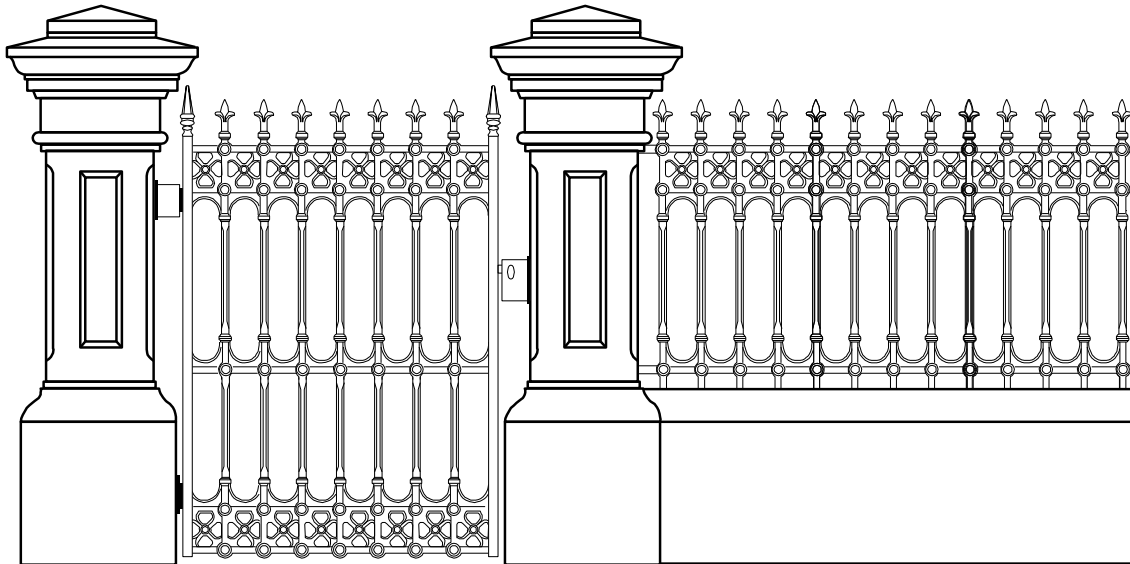

Builders Licence No:
BLD 57221

Heritage Gates and Fences (heavy duty, cast aluminium)

Sturt design

Kent Town design