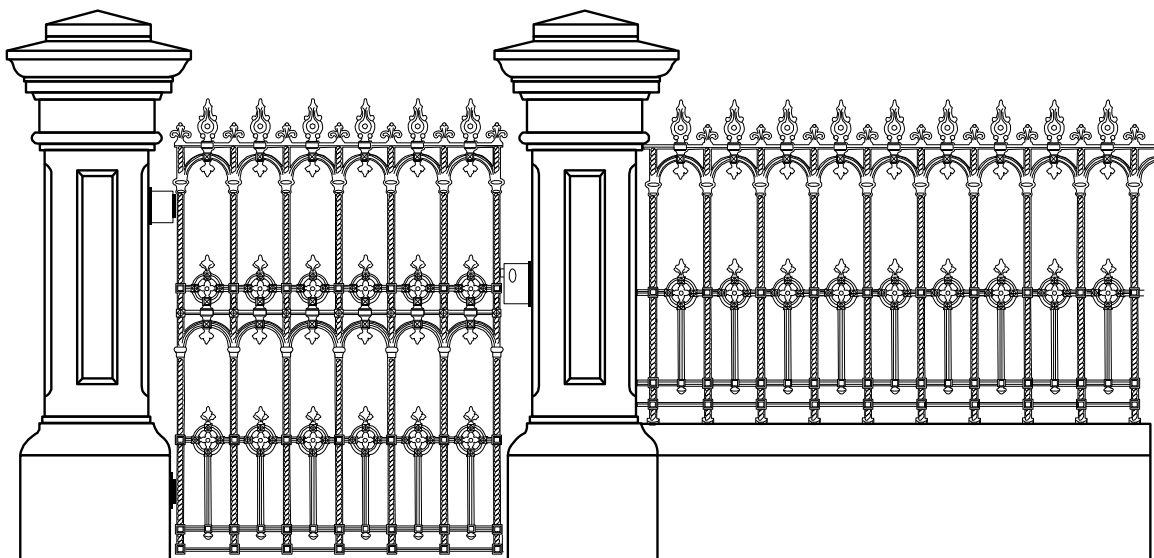

Builders Licence No:
BLD 57221

Heritage Gates and Fences (heavy duty, cast aluminium)

Sturt design

Kent Town design