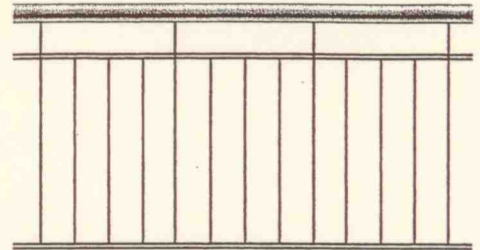

BALUSTRADES
GATES
FENCES
SPEARHEADS
LACE PANELS
CORNERS
FRIEZE

104 WELLAND AVE
WELLAND
SOUTH AUSTRALIA 5007

PHONE: 8340 3222
FAX: 8340 2511

Balustrades

"CLASSIC"

"SPARTAN"

"SPARTAN - CIRCLE"

"SPARTAN - CROSS"

"SPARTAN - 'C' SCROLL"

"SPARTAN 'S' SCROLL"

"OLYMPIC"

"ROMAN"

"REGAL"

"STAINLESS STEEL - WIRE"