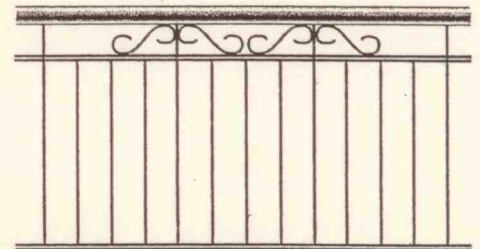

BALUSTRADES
GATES
FENCES
SPEARHEADS
LACE PANELS
CORNERS
FRIEZE

104 WELLAND AVE
WELLAND
SOUTH AUSTRALIA 5007

PHONE: 8340 3222
FAX: 8340 2511

Balustrades

"CLASSIC"

"SPARTAN"

"SPARTAN - CIRCLE"

"SPARTAN - CROSS"

"SPARTAN - 'C' SCROLL"

"SPARTAN 'S' SCROLL"

"OLYMPIC"

"ROMAN"

"REGAL"

"STAINLESS STEEL - WIRE"