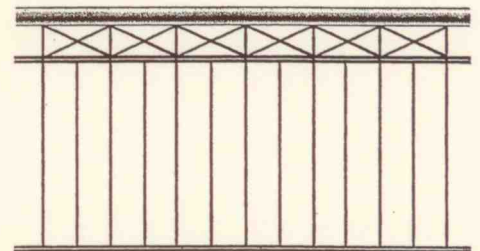

BALUSTRADES
GATES
FENCES
SPEARHEADS
LACE PANELS
CORNERS
FRIEZE

104 WELLAND AVE
WELLAND
SOUTH AUSTRALIA 5007

PHONE: 8340 3222
FAX: 8340 2511

Balustrades

"CLASSIC"

"SPARTAN"

"SPARTAN - CIRCLE"

"SPARTAN - CROSS"

"SPARTAN - 'C' SCROLL"

"SPARTAN 'S' SCROLL"

"OLYMPIC"

"ROMAN"

"REGAL"

"STAINLESS STEEL - WIRE"