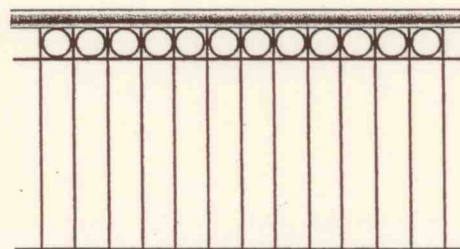

BALUSTRADES
GATES
FENCES
SPEARHEADS
LACE PANELS
CORNERS
FRIEZE

104 WELLAND AVE
WELLAND
SOUTH AUSTRALIA 5007

PHONE: 8340 3222
FAX: 8340 2511

Balustrades

"CLASSIC"

"SPARTAN"

"SPARTAN - CIRCLE"

"SPARTAN - CROSS"

"SPARTAN - 'C' SCROLL"

"SPARTAN 'S' SCROLL"

"OLYMPIC"

"ROMAN"

"REGAL"

"STAINLESS STEEL - WIRE"