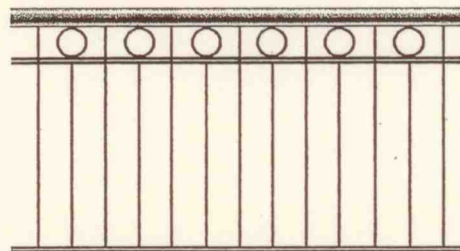

BALUSTRADES
GATES
FENCES
SPEARHEADS
LACE PANELS
CORNERS
FRIEZE

104 WELLAND AVE
WELLAND
SOUTH AUSTRALIA 5007

PHONE: 8340 3222
FAX: 8340 2511

Balustrades

"CLASSIC"

"SPARTAN"

"SPARTAN - CIRCLE"

"SPARTAN - CROSS"

"SPARTAN - 'C' SCROLL"

"SPARTAN 'S' SCROLL"

"OLYMPIC"

"ROMAN"

"REGAL"

"STAINLESS STEEL - WIRE"