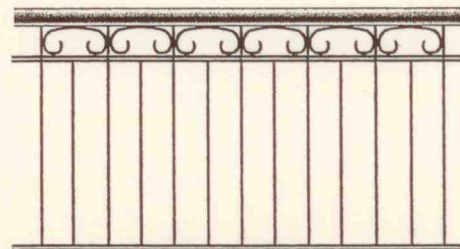

BALUSTRADES
GATES
FENCES
SPEARHEADS
LACE PANELS
CORNERS
FRIEZE

104 WELLAND AVE
WELLAND
SOUTH AUSTRALIA 5007

PHONE: 8340 3222
FAX: 8340 2511

Balustrades

"CLASSIC"

"SPARTAN"

"SPARTAN - CIRCLE"

"SPARTAN - CROSS"

"SPARTAN - 'C' SCROLL"

"SPARTAN 'S' SCROLL"

"OLYMPIC"

"ROMAN"

"REGAL"

"STAINLESS STEEL - WIRE"