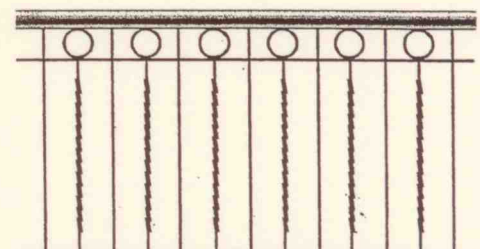

BALUSTRADES
GATES
FENCES
SPEARHEADS
LACE PANELS
CORNERS
FRIEZE

104 WELLAND AVE
WELLAND
SOUTH AUSTRALIA 5007

PHONE: 8340 3222
FAX: 8340 2511

Balustrades

"CLASSIC"

"SPARTAN"

"SPARTAN - CIRCLE"

"SPARTAN - CROSS"

"SPARTAN - 'C' SCROLL"

"SPARTAN 'S' SCROLL"

"OLYMPIC"

"ROMAN"

"REGAL"

"STAINLESS STEEL - WIRE"