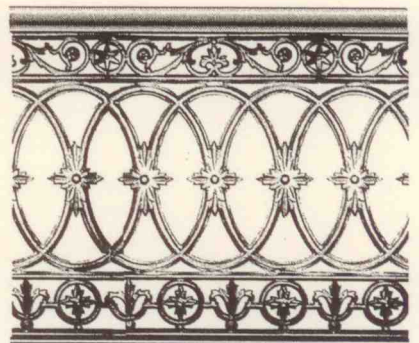

"CARNBRAE"