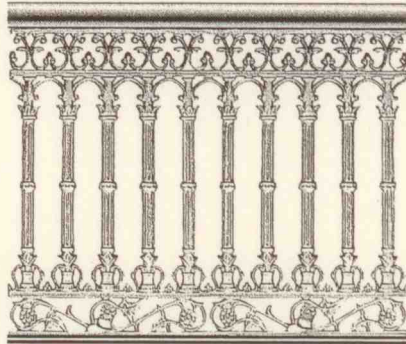

Balustrades

"TRAVIS"