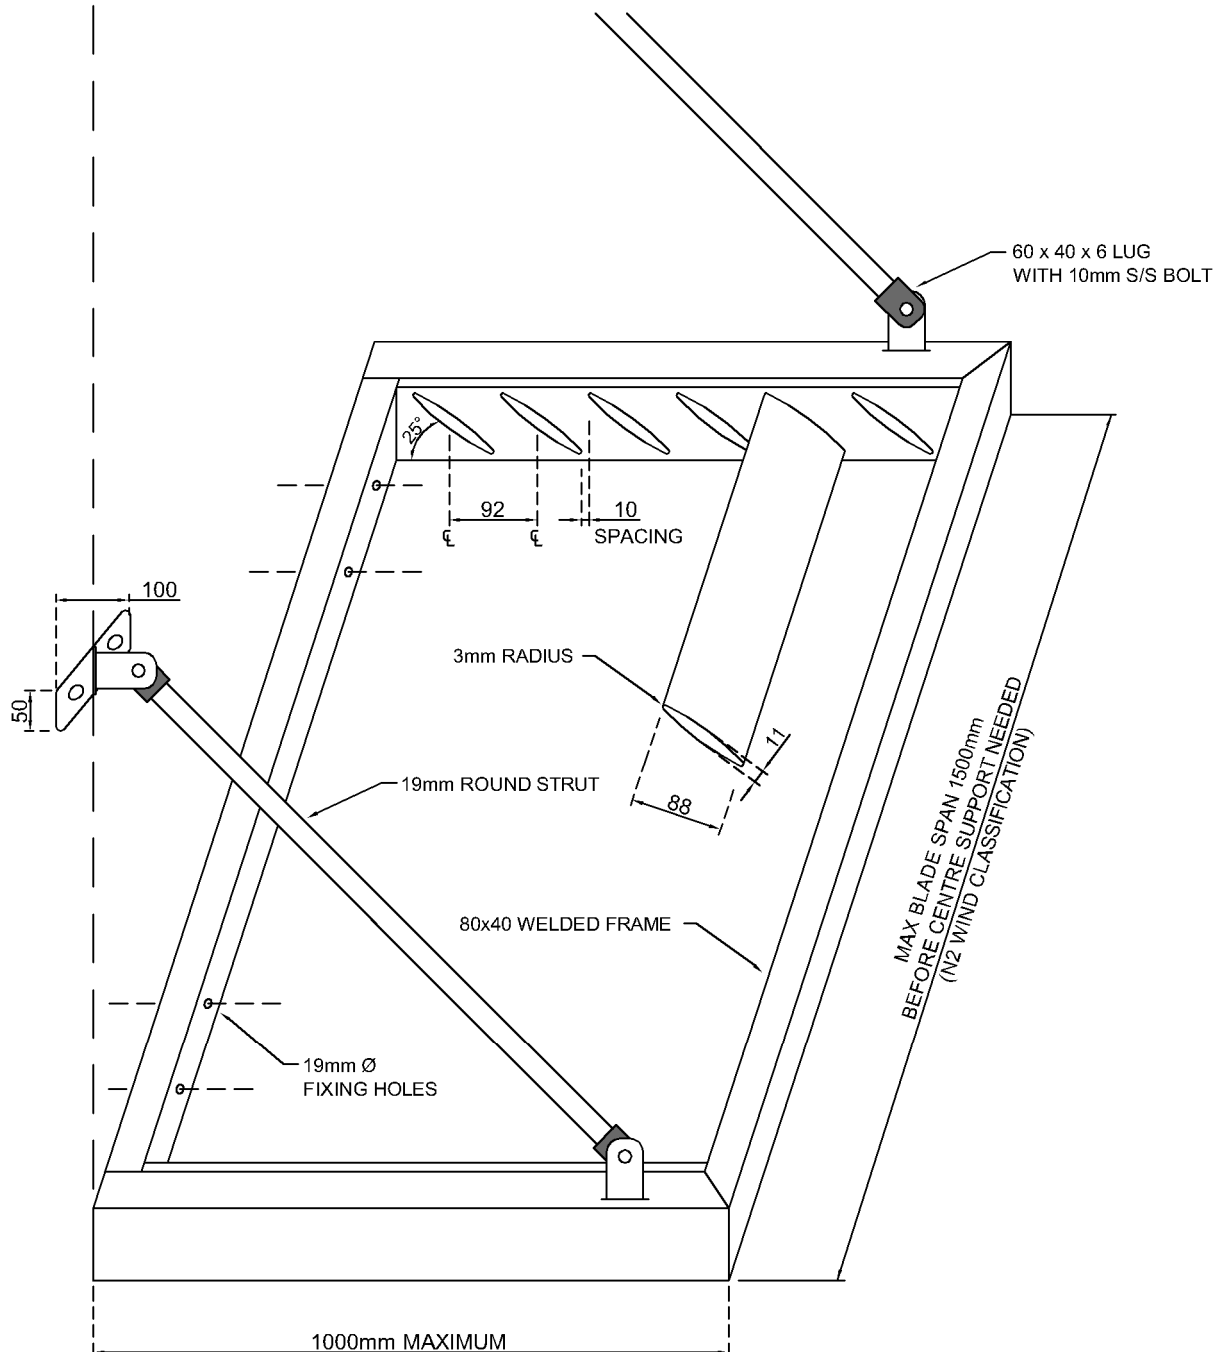

AERO BLADE LOUVRE SUNSCREENS

MODULAR SUNSCREEN

88mm LOUVRE BLADE

AERO BLADE LOUVRE SUNSCREENS

CONTINUOUS SUNSCREEN

120mm LOUVRE BLADE

SURESAFE 120mm AERO BLADE SYSTEM

SUPPLY & INSTALL BY ADELAIDE BALUSTRADE & FENCING

SUNSCREEN DESIGN & FIXINGS TO COMPLY WITH AS1170.1 2002.

DATE: 07.04.15

INFORMATION IS TYPICAL & SUBJECT TO ACTUAL SITE CONDITIONS & LOCATION.

PAGE: 2 of 3

DRAWN: S.SEVER

AERO BLADE LOUVRE SUNSCREENS

88mm AERO BLADE

120mm AERO BLADE

51mm x 30mm SLOTTED SIDE FRAME

85mm x 25mm SLOTTED SIDE FRAME