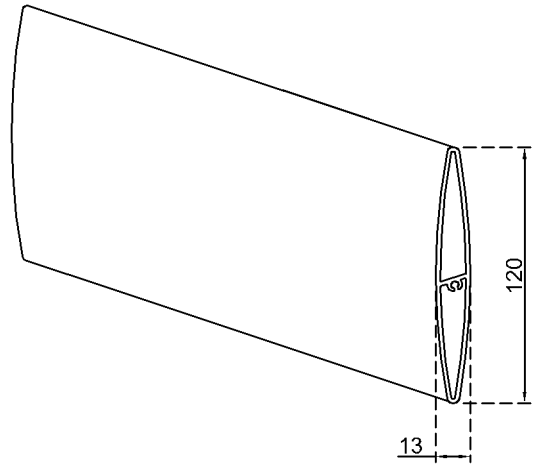

SUNSCREEN DESIGN & FIXINGS TO COMPLY WITH AS1170.1 2002.

DATE: 07.04.15

INFORMATION IS TYPICAL & SUBJECT TO ACTUAL SITE CONDITIONS & LOCATION.

PAGE: 2 of 3

DRAWN: S.SEVER

AERO BLADE LOUVRE SUNSCREENS

88mm AERO BLADE

120mm AERO BLADE

51mm x 30mm SLOTTED SIDE FRAME

85mm x 25mm SLOTTED SIDE FRAME