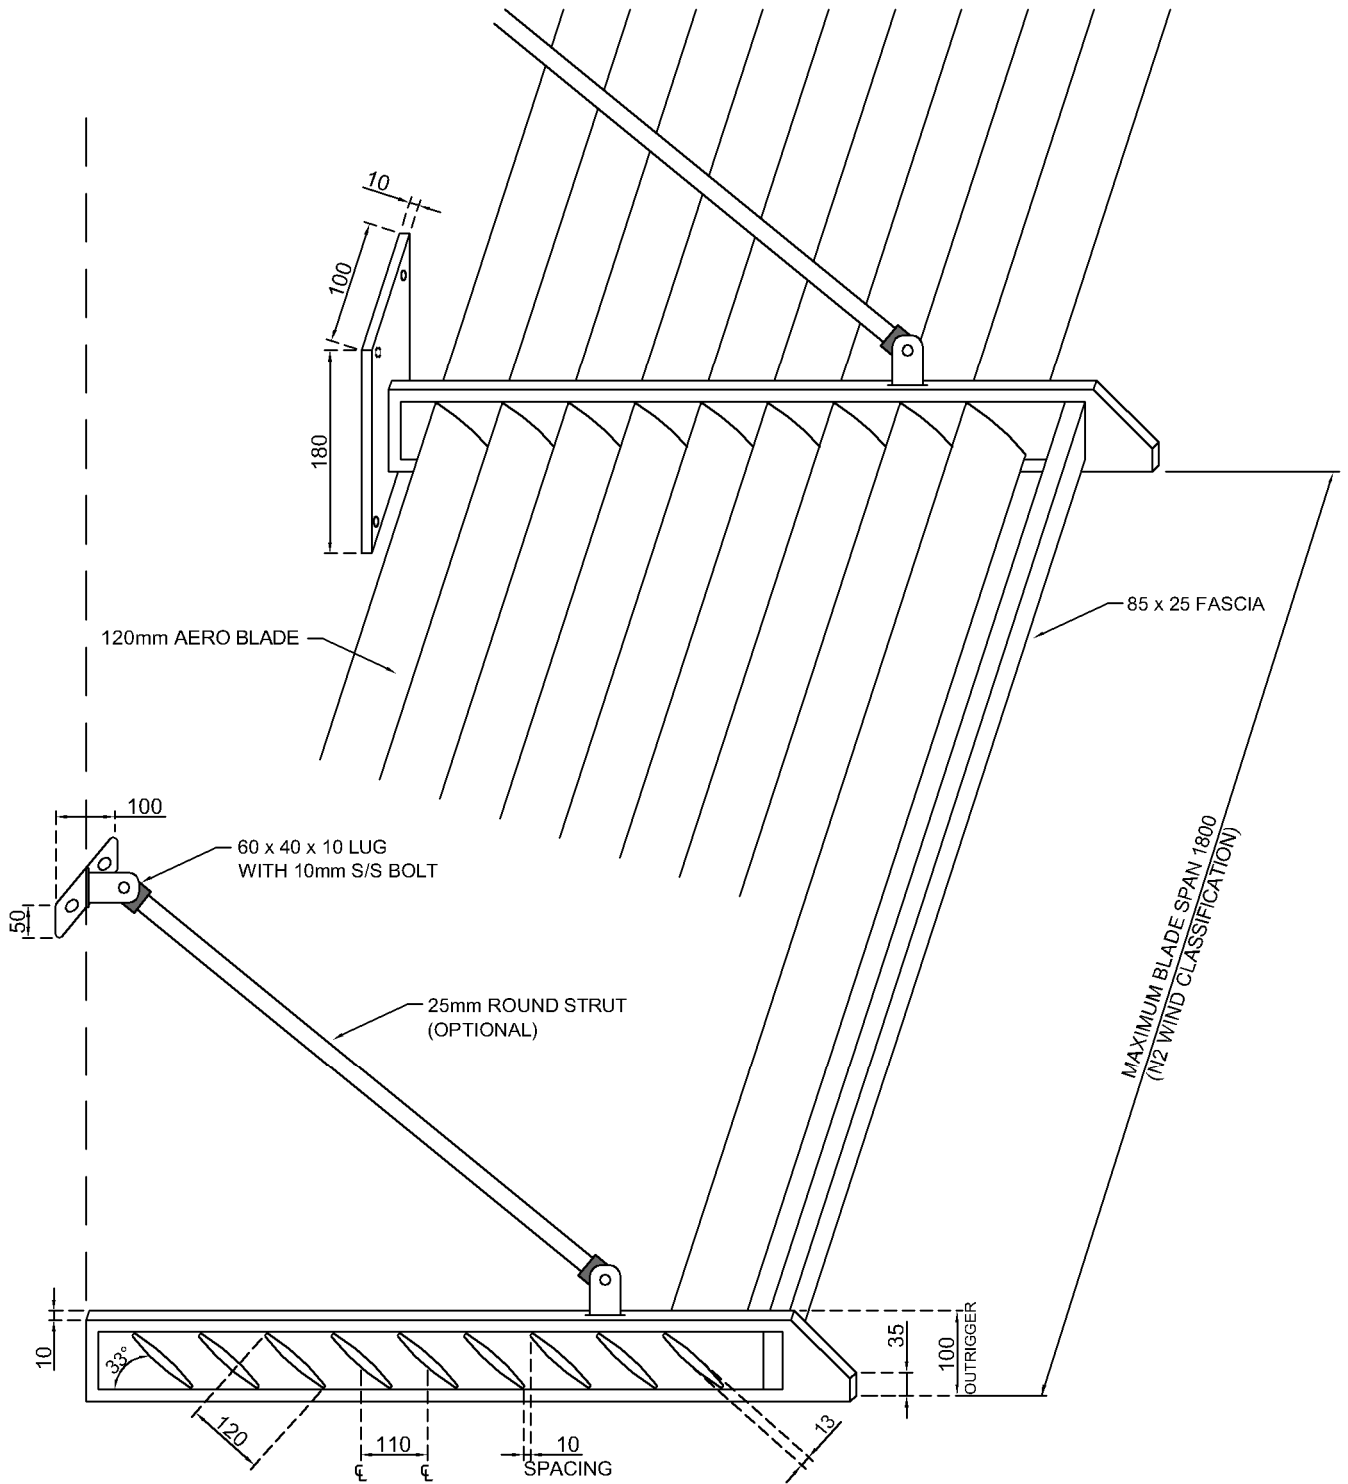

AERO BLADE LOUVRE SUNSCREENS

MODULAR SUNSCREEN

88mm LOUVRE BLADE

AERO BLADE LOUVRE SUNSCREENS

CONTINUOUS SUNSCREEN

120mm LOUVRE BLADE

SURESAFE 120mm AERO BLADE SYSTEM

SUPPLY & INSTALL BY ADELAIDE BALUSTRADE & FENCING

SUNSCREEN DESIGN & FIXINGS TO COMPLY WITH AS1170.1 2002.

DATE: 07.04.15

INFORMATION IS TYPICAL & SUBJECT TO ACTUAL SITE CONDITIONS & LOCATION.

PAGE: 2 of 3

DRAWN: S.SEVER

AERO BLADE LOUVRE SUNSCREENS

88mm AERO BLADE

120mm AERO BLADE

51mm x 30mm SLOTTED SIDE FRAME

85mm x 25mm SLOTTED SIDE FRAME