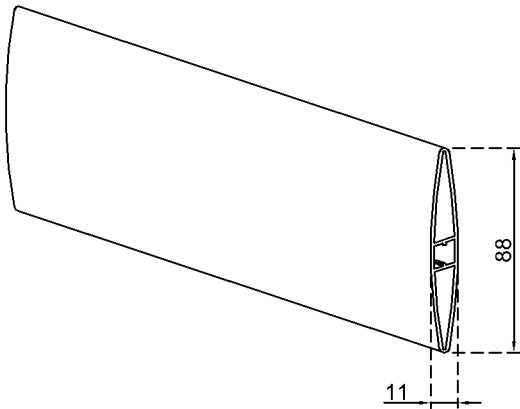

SUNSCREEN DESIGN & FIXINGS TO COMPLY WITH AS1170.1 2002.

DATE: 07.04.15

INFORMATION IS TYPICAL & SUBJECT TO ACTUAL SITE CONDITIONS & LOCATION.

PAGE: 2 of 3

DRAWN: S.SEVER

AERO BLADE LOUVRE SUNSCREENS

88mm AERO BLADE

120mm AERO BLADE

51mm x 30mm SLOTTED SIDE FRAME

85mm x 25mm SLOTTED SIDE FRAME