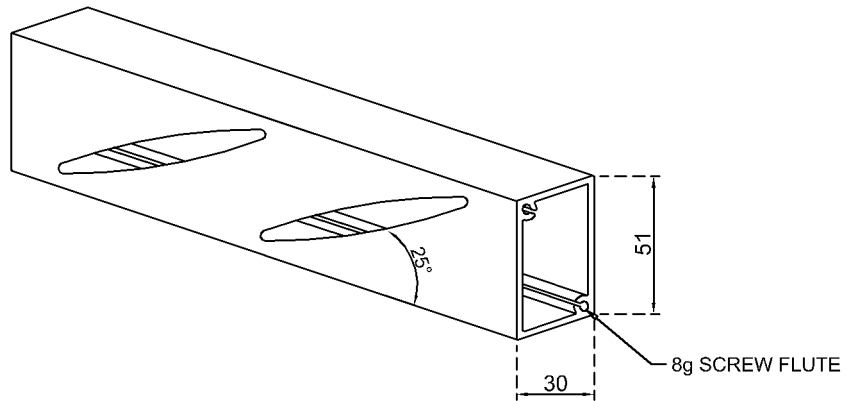

SUNSCREEN DESIGN & FIXINGS TO COMPLY WITH AS1170.1 2002.

DATE: 07.04.15

INFORMATION IS TYPICAL & SUBJECT TO ACTUAL SITE CONDITIONS & LOCATION.

PAGE: 2 of 3

DRAWN: S.SEVER

AERO BLADE LOUVRE SUNSCREENS

88mm AERO BLADE

120mm AERO BLADE

51mm x 30mm SLOTTED SIDE FRAME

85mm x 25mm SLOTTED SIDE FRAME